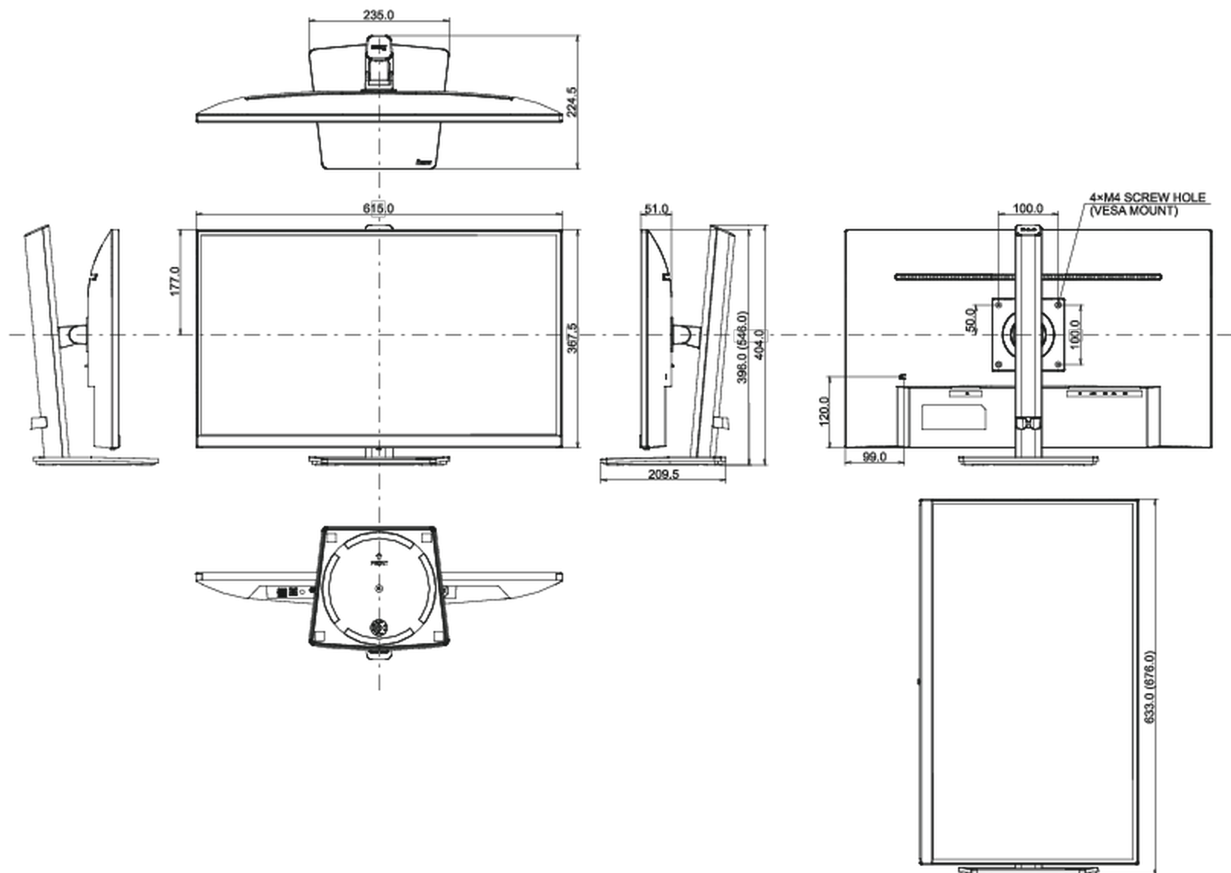

## 04 MECHANICAL

Display position adjustments	height, swivel, tilt, pivot (rotation both sides)
Height adjustment	150mm
Rotation (PIVOT function)	90°
Swivel stand	90°; 45° left; 45° right
Tilt angle	23° up; 5° down
VESA mounting	100 x 100mm
Cable management system	yes

## 08 DIMENSIONS / WEIGHT

<b>Product dimensions W x H x D</b>	615 x 396 (546) x 224.5mm
<b>Box dimensions W x H x D</b>	688 x 137 x 485mm
<b>Weight (without box)</b>	5.5kg
<b>Weight (with box)</b>	6.9kg
<b>EAN code</b>	4948570120840